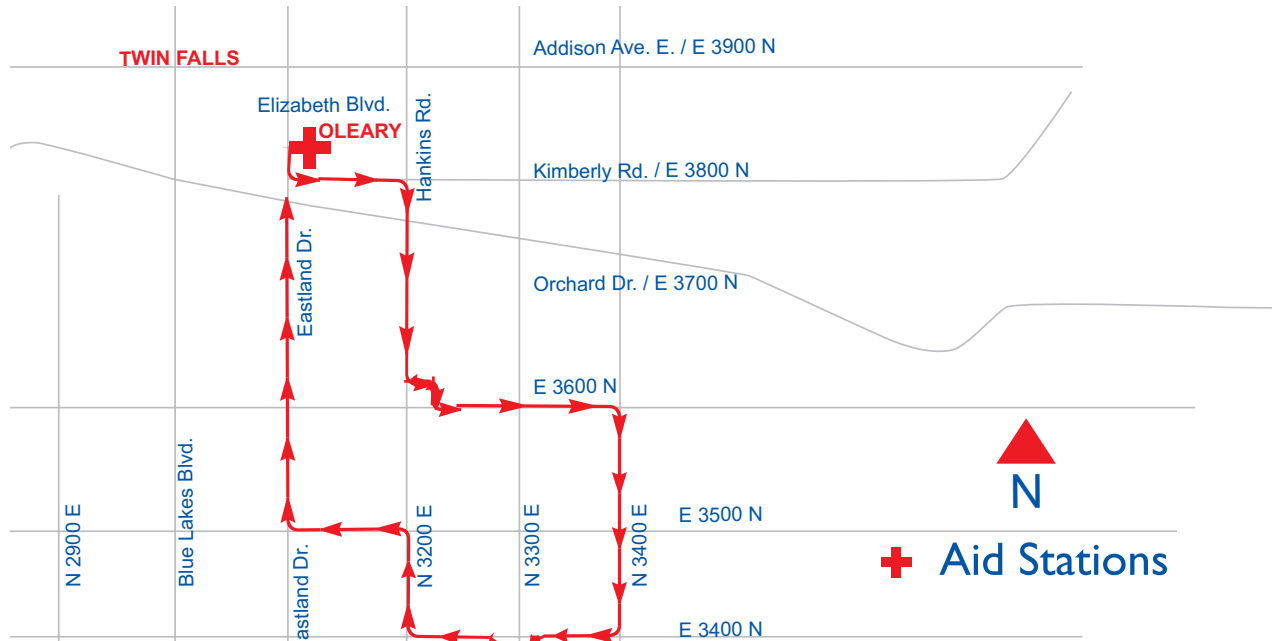

# Twin Falls

## 2010 – 15 Mile Route – Moderate

Miles	Direction	Road
<b>+</b>		<b>O'Leary Junior High School</b>
0.1	Lt	Eastland Dr.
0.5	Lt	Kimberly Rd.
1.5	Rt	Hankins Rd.
3.2	Lt	E 3625 N
3.4	Rt	N 3225 E
3.6	Lt	E 3600 N
5.3	Rt	N 3400 E
7.3	Rt	E 3400 N
<b>+</b>		<b>Aid Station</b>
		<b>Corner of N 3400 E and E 3400 N</b>
8.0	Lt	N 3300 E/Champlin Rd
8.3	Rt	E 3400 N
9.6	Rt	N 3200 E
10.4	Lt	E 3500 N
11.3	Rt	Eastland Dr.
<b>+ 14.9</b>	<b>Finish</b>	<b>O'Leary Junior High School</b>