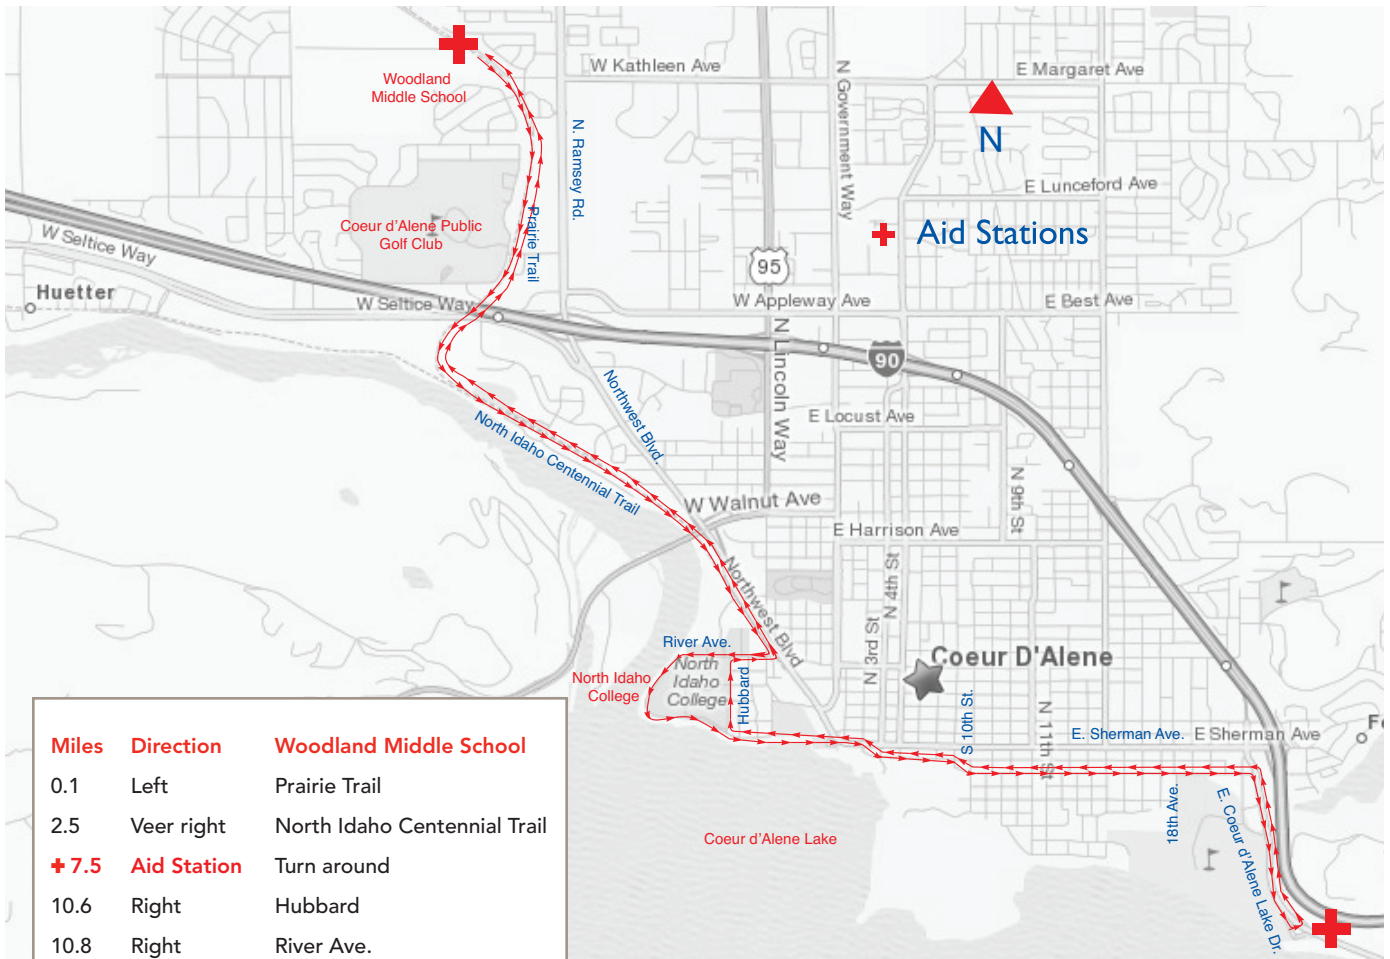

2010 – Coeur d'Alene 15 Mile Route – Easy

Miles	Direction	Woodland Middle School
0.1	Left	Prairie Trail
2.5	Veer right	North Idaho Centennial Trail
+ 7.5	Aid Station	Turn around
10.6	Right	Hubbard
10.8	Right	River Ave.
10.9	Left	North Idaho Centennial Trail
12.3	Veer left	Prairie Trail
14.9	Right	Michelle
+ 15	Finish	Woodland Middle School

Note: Ride will be escorted by a guide on a bike doing between 10 and 12 mph.